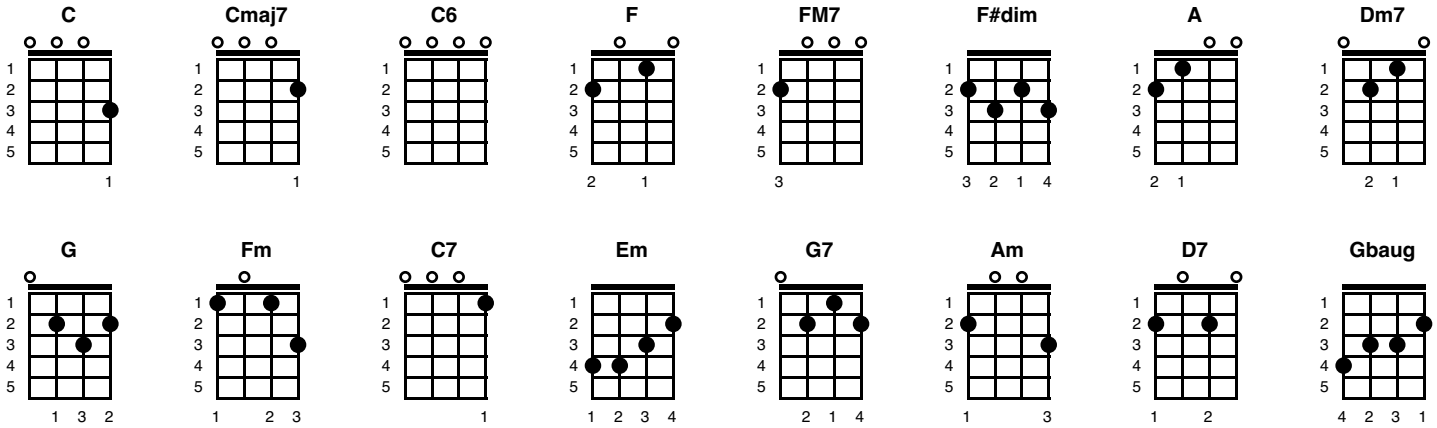

You Don't Know Me - Cindy Walker 1955

C   Cmaj7   C6
You give your hand to me, and you say hello,
F   FM7   F#dim
And I can hardly speak, My heart is beating so
C   A   Dm7   G   C   A Dm7 G
And anyone can tell you think you know me well But you don't know me

C   Cmaj7   C6
No, you don't know the one who thinks of you at night
F   FM7   F#dim
and longs to kiss your lips, & longs to hold you tight
C   A   Dm7   G   C   F Fm C C7
To you I'm just a friend, It's all I've ever been But you don't know me

Bridge

F   F#dim   Em   Dm7   G7   C   C7
I never knew the art of making love, though my heart ached with love for you
Am   Em   D7   G   Gbaug
Afraid and shy, I let my chance go by, the chance you might have loved me too

C   Cmaj7   C6
You give your hand to me, and you say goodbye,
F   FM7   F#dim
I watch you walk away with teardrops in my eye
C   A   Dm7   G   C   F Fm C G7
You'll never, never know the one who loves you so No, you don't know me
C   F FM7 Cmaj7
instrumental, repeat Bridge and last verse and end... no, you don't know me